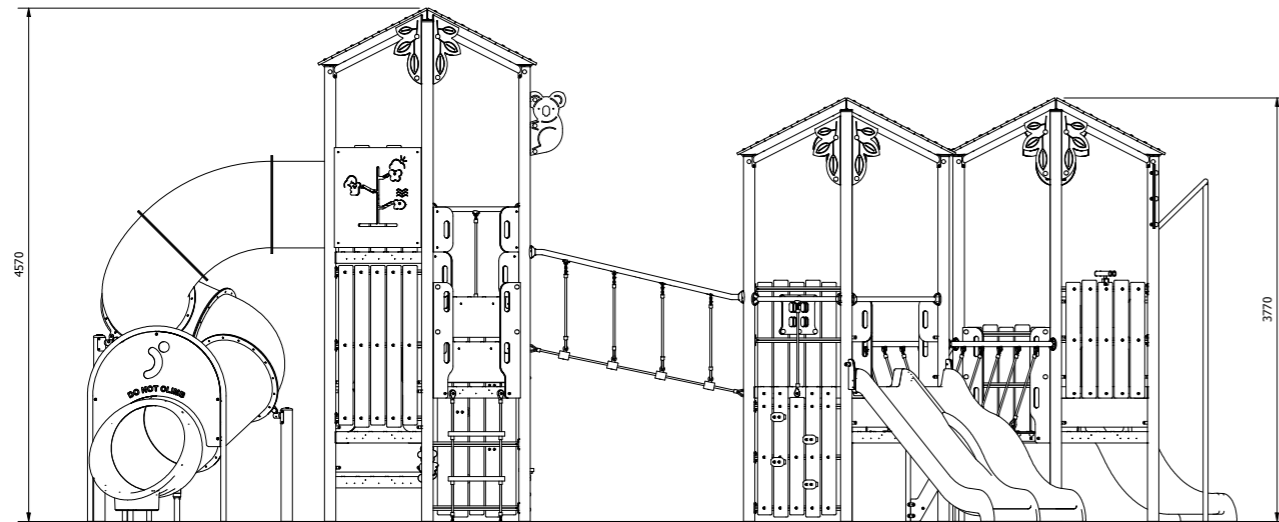

Specifications

Age range: 1-11 years

Number of play elements: 16

Equipment height: 4570mm

Fall zone: 13085 x 14370mm

Max fall height: 2400mm

Play Types

Materials

Elevation

Plan View

To learn more about our warranty, compliance, materials, or colour palette and customisation options, contact PlayCo:

1800 655 041 | hello@playco.com.au | playco.com.au