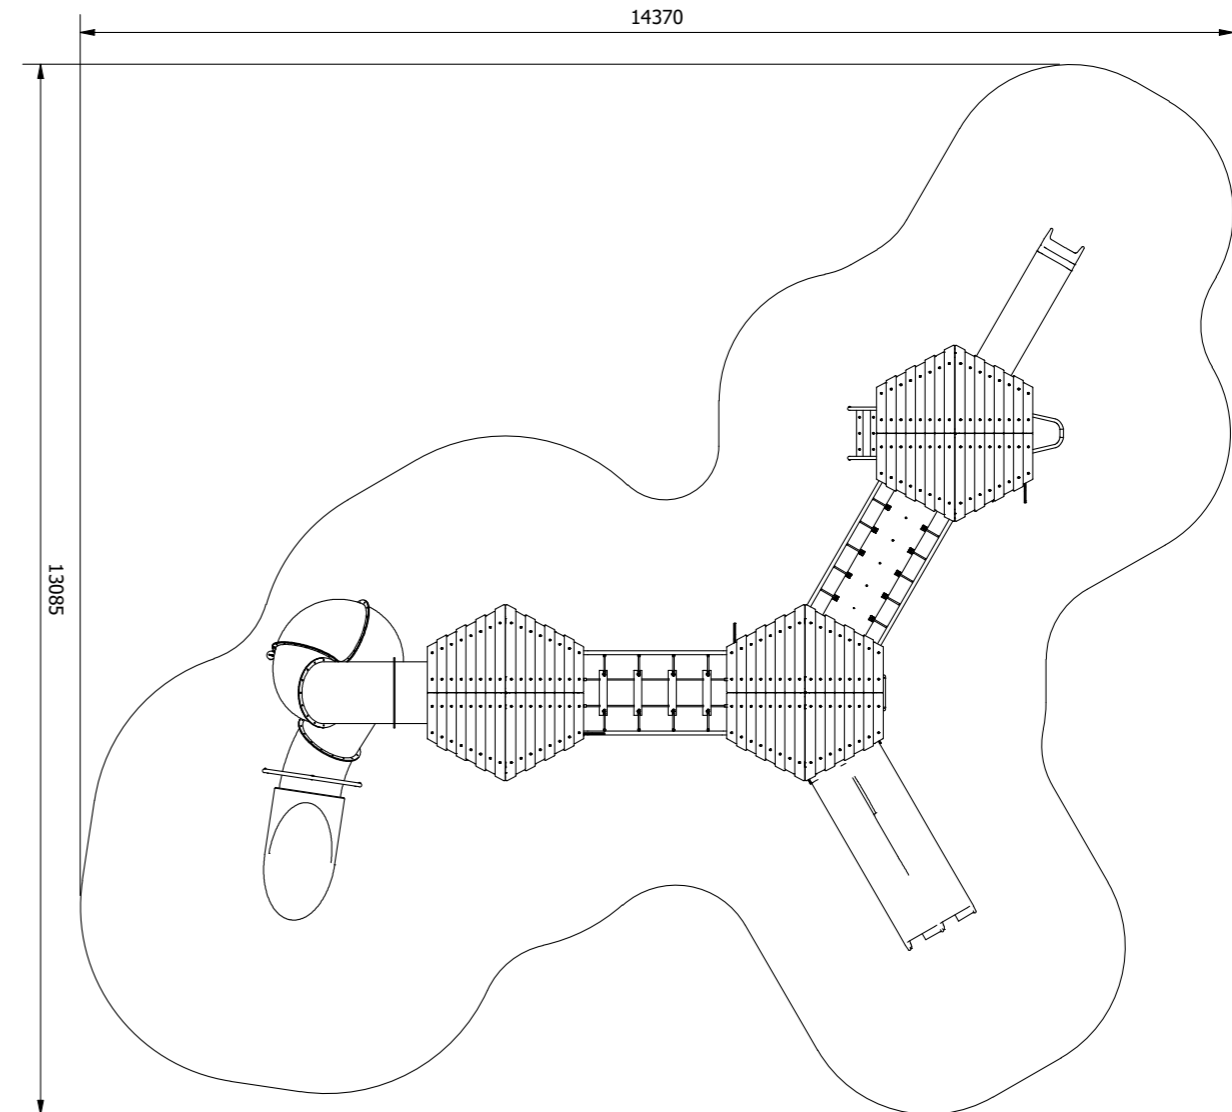

Plan View

To learn more about our warranty, compliance, materials, or colour palette and customisation options, contact PlayCo:

1800 655 041 | hello@playco.com.au | playco.com.au