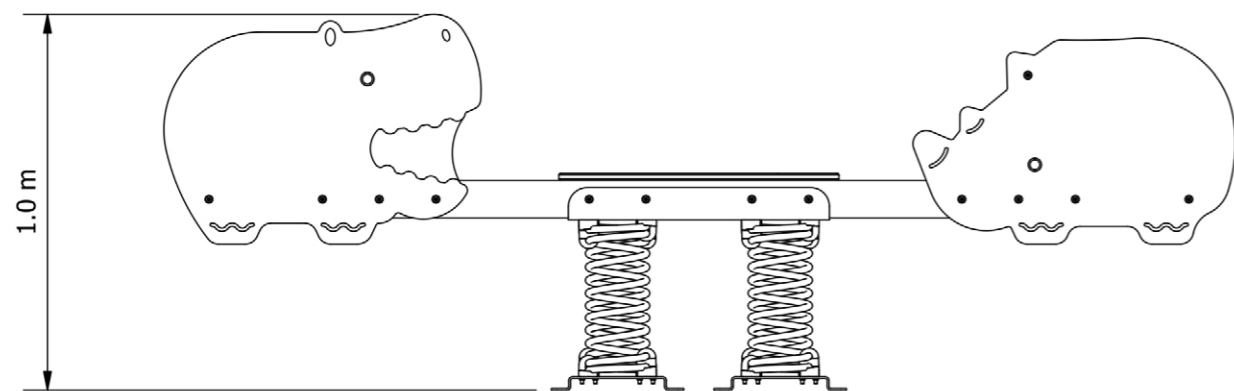

Multi User Rocker Rhino Hippo

A-SPR-5327

Elevation