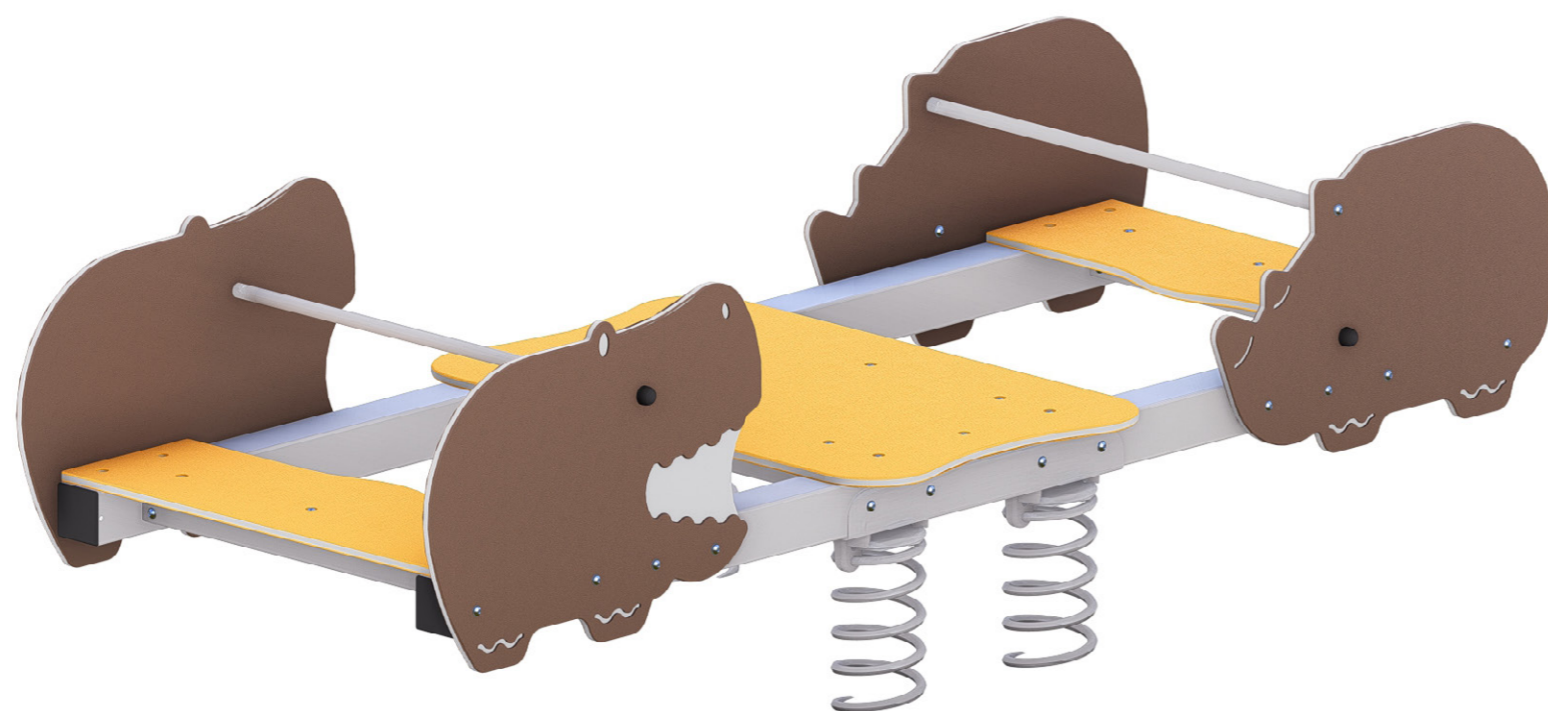

# Multi User Rocker Rhino Hippo

A-SPR-5327

Big personalities, bigger fun. The Rhino Hippo Rocker brings wild energy to the playground, encouraging active, cooperative play for little adventurers.

Colour Options:

## Specifications

Age range: 1-8 years

Number of play elements: 1

Equipment size: 1200mm x 2800mm

Equipment height: 920mm

Fall zone: 4380mm x 5040mm

Max fall height: 600mm

### Material specs

Frame: Alloy Steel

Fasteners: Stainless Steel

Powder Coating: Dulux / Interpon

Plastic: HDPE