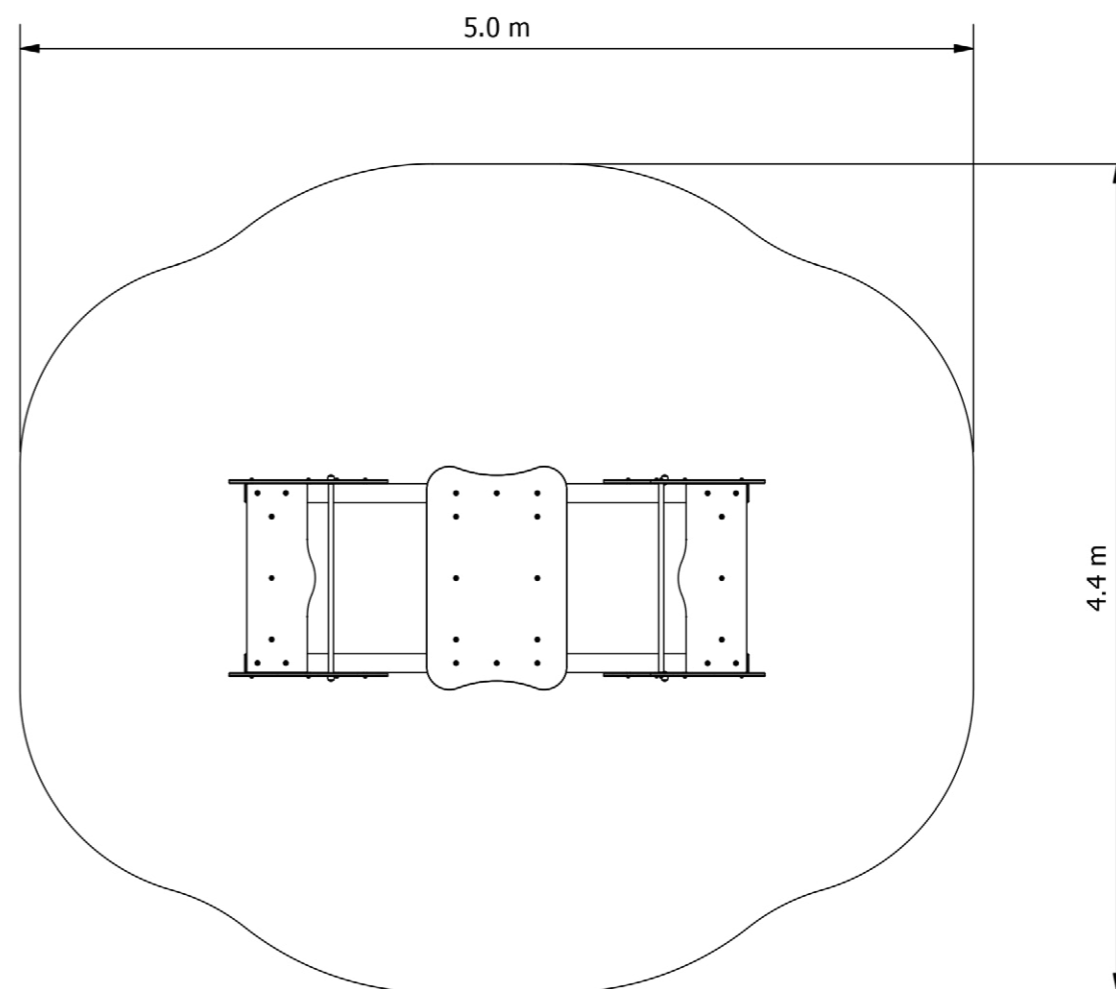

## Specifications

Age range: 1-8 years

Number of play elements: 1

Equipment size: 1200mm x 2800mm

Equipment height: 920mm

Fall zone: 4380mm x 5040mm

Max fall height: 600mm

# Multi User Rocker Rhino Hippo

A-SPR-5327

Elevation

Plan View

To learn more about our warranty, compliance, materials, or colour palette and customisation options, contact PlayCo:

1800 655 041 | [hello@playco.com.au](mailto:hello@playco.com.au) | [playco.com.au](http://playco.com.au)