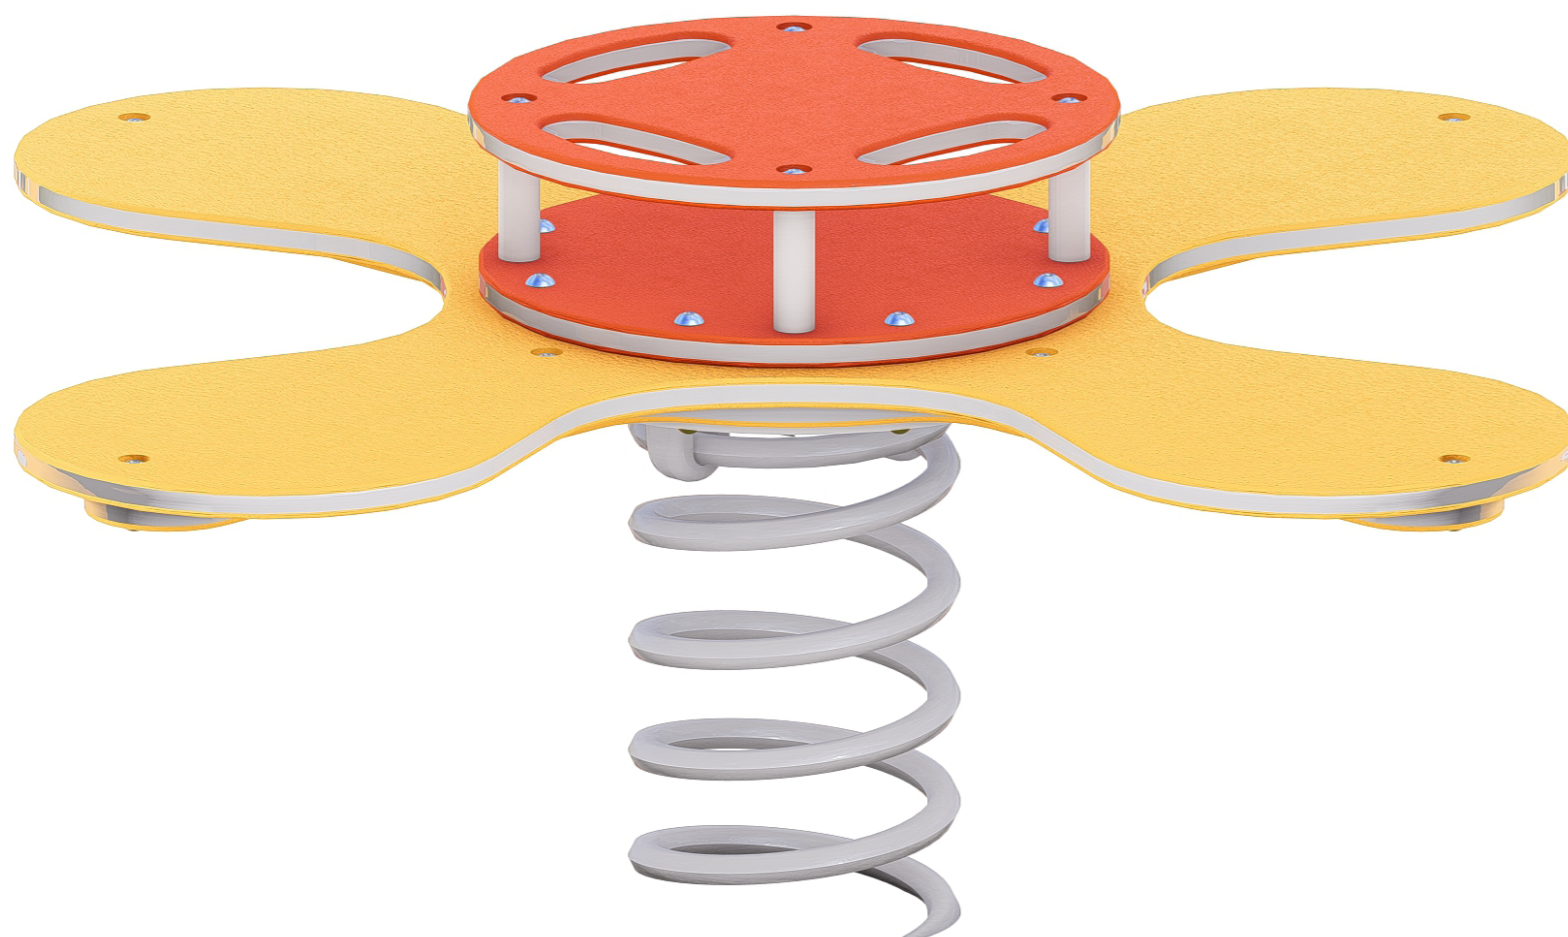

Squad Rocker

A-SPR-5295

More friends, more fun. The Multi User Rocker brings kids together, building social skills and shared movement in one dynamic ride.

Colour Options:

Standards

Complies with relevant Australian Standards including: AS 4685:2021 (P1-6) | AS 4685.0:2017 | AS4422 (Int):2022

Specifications

Age range: 1-8 years

Number of play elements: 4

Equipment size: 1200 x 1200mm

Equipment height: 585mm

Fall zone: 3400mm x 3400mm

Max fall height: 600mm

Play Types

Materials

Material specs

Frame: Alloy Steel

Fasteners: Stainless Steel

Powder Coating: Dulux / Interpon

Plastic: HDPE

Squad Rocker

A-SPR-5295