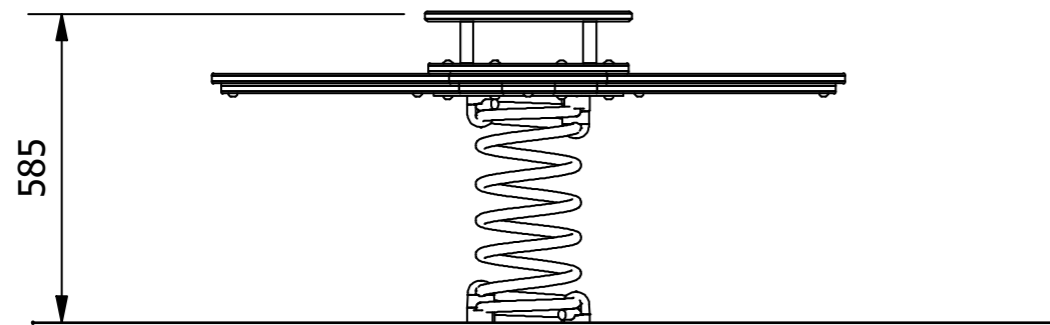

Specifications

Age range: 1-8 years

Number of play elements: 4

Equipment size: 1200 x 1200mm

Equipment height: 585mm

Fall zone: 3400mm x 3400mm

Max fall height: 600mm

Play Types

Elevation

Plan View

SURFACE AREA = 9.1 m²
PERIMETER = 10.7 m

To learn more about our warranty, compliance, materials, or colour palette and customisation options, contact PlayCo:

1800 655 041 | hello@playco.com.au | playco.com.au