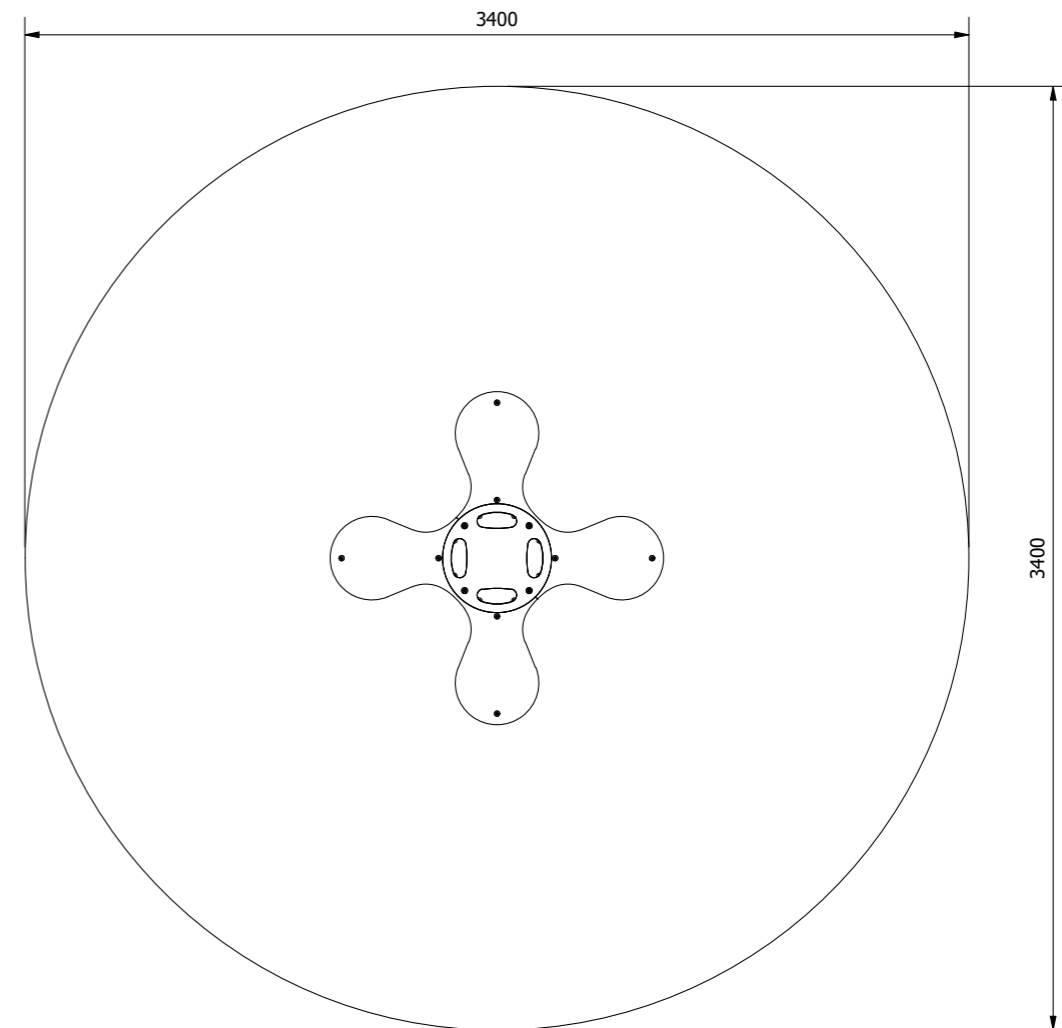

Specifications

Age range: 1-8 years

Number of play elements: 4

Equipment size: 1200 x 1200mm

Equipment height: 585mm

Fall zone: 3400mm x 3400mm

Max fall height: 600mm

Play Types

Elevation

Plan View

SURFACE AREA = 9.1 m²
PERIMETER = 10.7 m

To learn more about our warranty, compliance, materials, or colour palette and customisation options, contact PlayCo:

1800 655 041 | hello@playco.com.au | playco.com.au