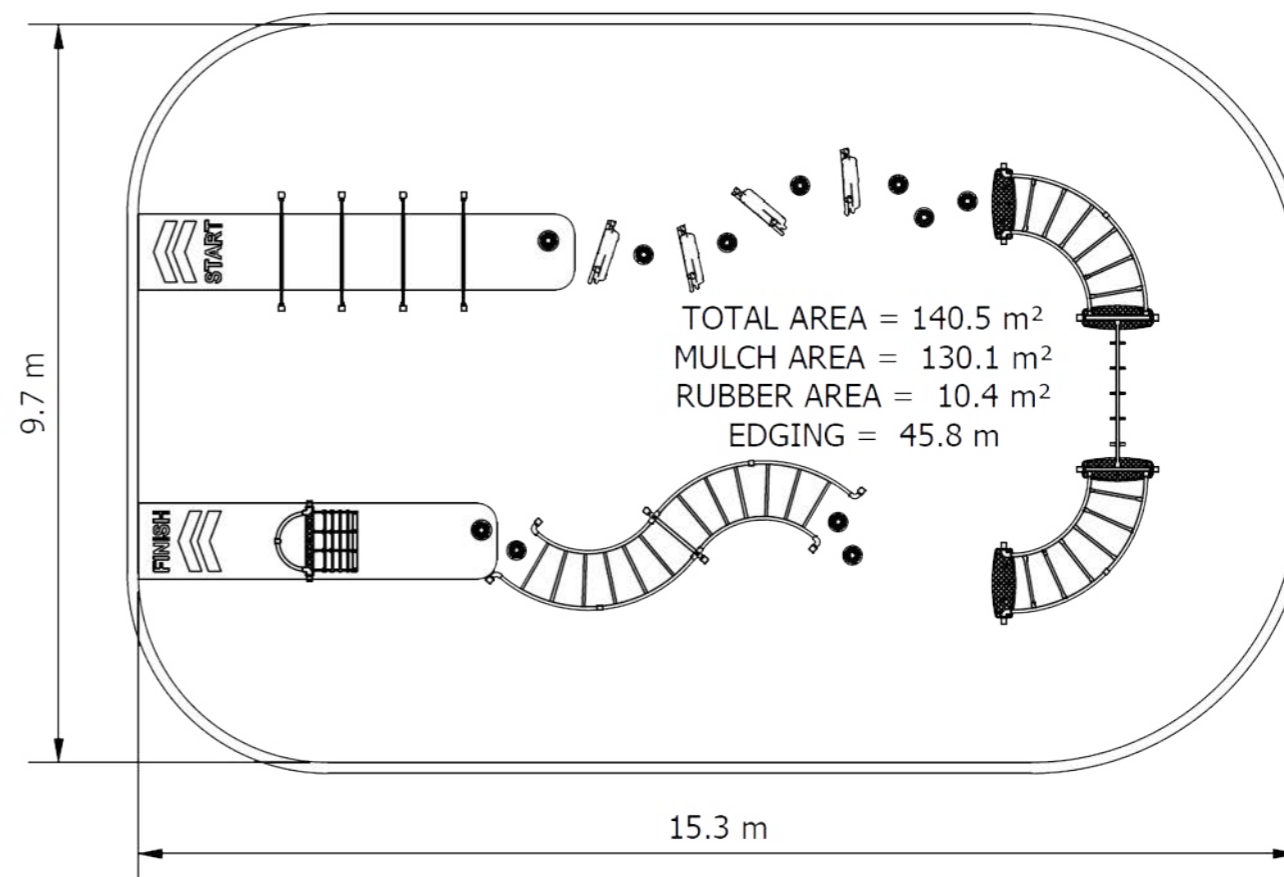

### Specifications

Age range: 5-12 years

Fall zone: 140.5m<sup>2</sup>

# Perserverance Circuit

APC-0300

Elevation

Plan View

To learn more about our warranty, compliance, materials, or colour palette and customisation options, contact PlayCo:

1800 655 041 | [hello@playco.com.au](mailto:hello@playco.com.au) | [playco.com.au](http://playco.com.au)