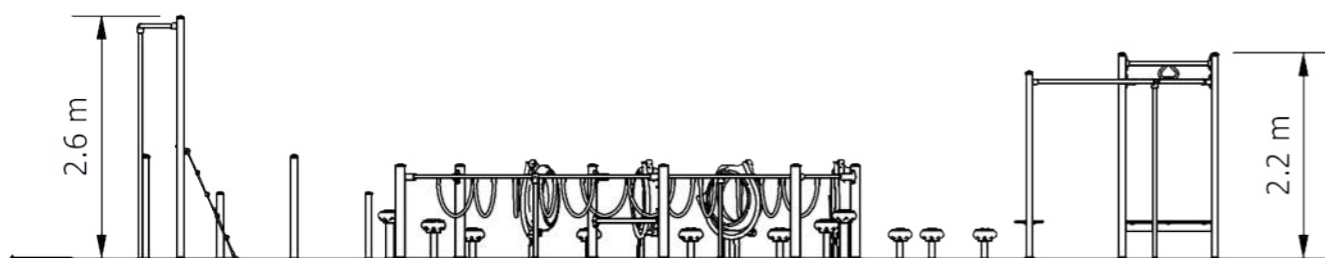

# Perserverance Circuit

APC-0300

Elevation

Plan View

To learn more about our warranty, compliance, materials, or colour palette and customisation options, contact PlayCo:

1800 655 041 | [hello@playco.com.au](mailto:hello@playco.com.au) | [playco.com.au](http://playco.com.au)