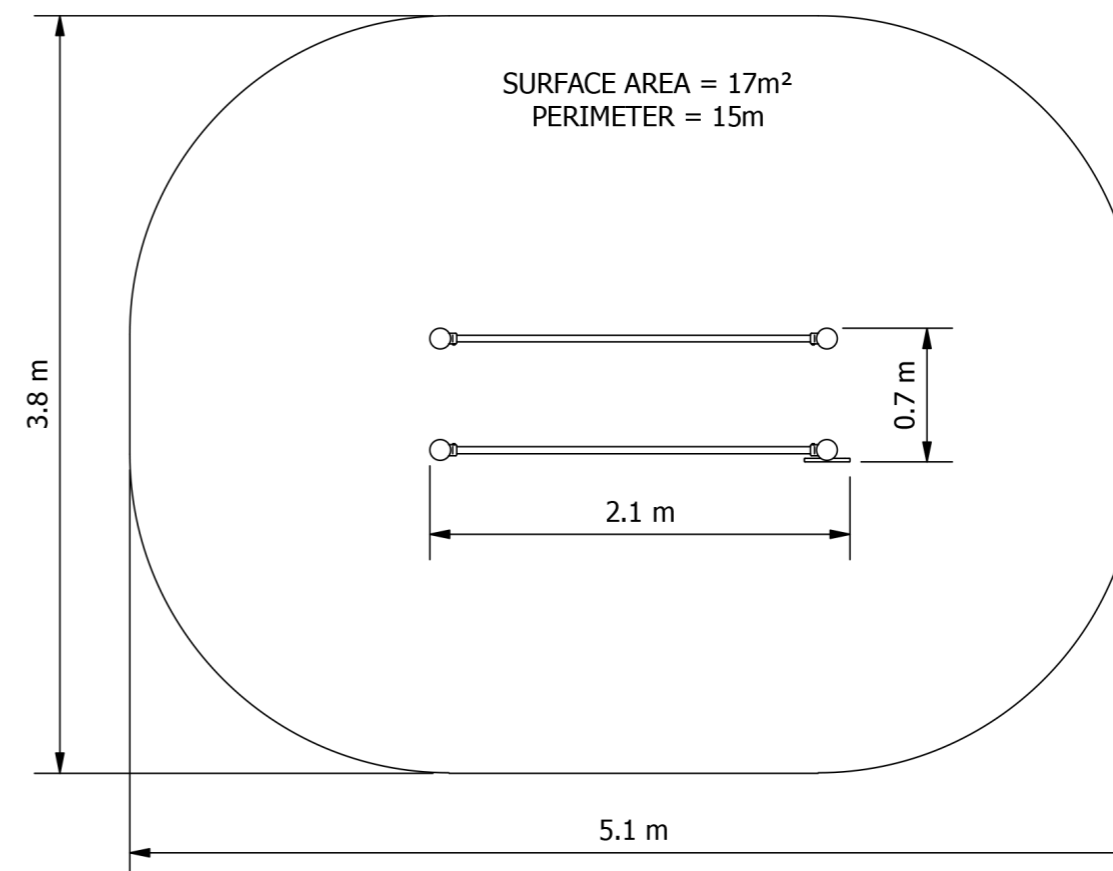

Parallel Bars – 1090mm high

FITX017

Parallel Bars can be used for body dips, suspended shuffle or a range of other activities.

Specifications

Equipment size: 700 x 2100mm

Fall zone: 17.5m²

Play Types

*All information is commercial in confidence and is the property of The Play Collective. For details regarding Australian standards, warranties, insurances, QA and installation, please contact your local office. All information is correct as at February 2024.

Parallel Bars - 1090mm high

FITX017

Elevation

Plan View

To learn more about our warranty, compliance, materials, or colour palette and customisation options, contact PlayCo:

1800 655 041 | hello@playco.com.au | playco.com.au