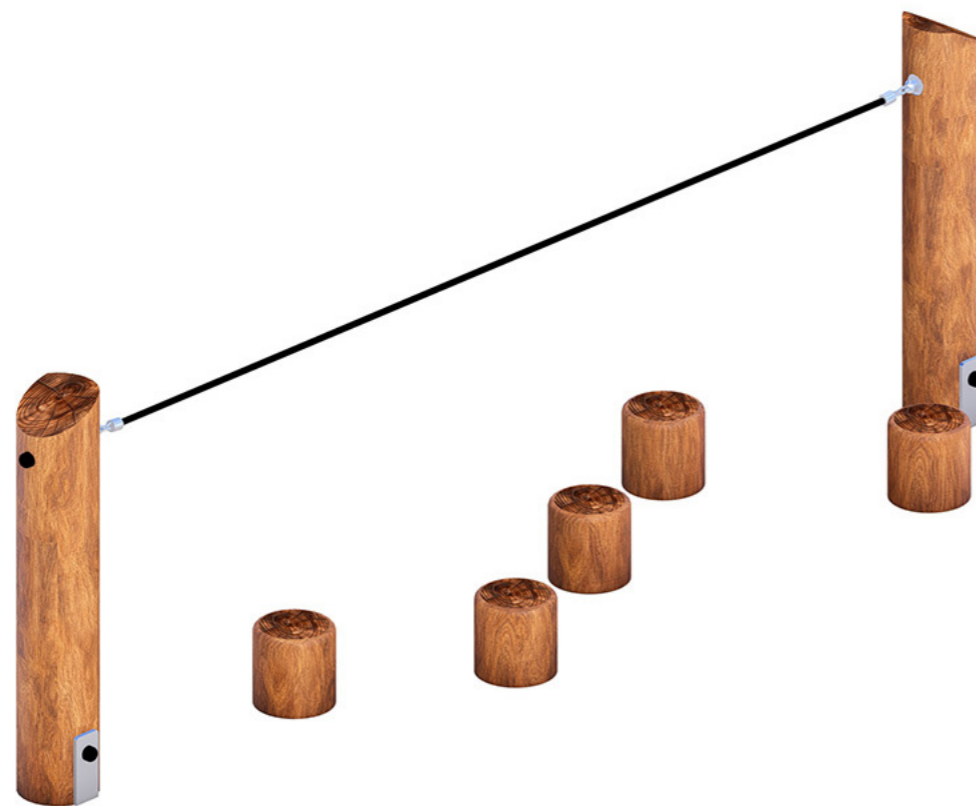

# Log Stepper Rope Trail

A-NAT-2265

## Specifications

Age range: 3+

Number of play elements: 1

Equipment size: 3247 x 850mm

Equipment height: 1250mm

Fall zone: 5500 x 3850mm

Max fall height: 400mm

### Material specs

Frame: Ironbark Timber / Stainless Steel / Nylon,  
Galvanised Steel Core Rope

Fasteners: Stainless Steel

Powder Coating: Dulux / Interpon